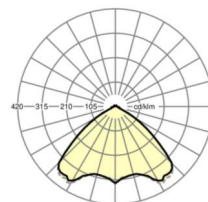

CHARACTERISTICS

Order number	19480004030
EAN number	4020863395699
Commodity code	94051190
Certification mark	IP 20, Protection class I, ENEC10 VDE, F, HACCP DIN10500/Food/IFS-application-related suitability/BRC, Indoor, CE
Impact resistance (IK rating)	IK03 (-20°C bis 35°C)
Ambient temperatur	ta -20°C to 35°C
Warranty period	5 years
State funding programs	BEG - Federal funding for efficient buildings (valid only for Germany)

ELECTRICAL ENGINEERING

Controller	Electronic driver (1 pcs.)
System output	53W
Mains voltage	230V/50Hz
Energy efficiency class/light source	D

LIGHTING TECHNOLOGY

Placement	LED, Colour rendering/Light colour CRI ≥ 80 / 4000K
Colour tolerance (MacAdam)	3SDCM
Photobiological safety (Luminaire)	RG1
Nominal luminous flux	8231lm
LED service life	50000h L80/B10 (Tq 35°C)
Luminaire luminous efficiency	155lm/W
Beam angle	105° (C0) / 105° (C90)
UGR lat./long.	23.2 / 23.5

MECHANICS

Housing colour	traffic white RAL 9016
Dimensions (LxWxH/DxH)	1531mm x 55mm x 37mm
Weight (net)	1.9kg
Type of installation	Mounting rail system installation, Light structure

Dimensions

L	1531 mm	Length
B	55 mm	Width
H	37 mm	Height

DEEP-LINK

<https://www.regiolux.de/en/article/19480004030>

Reference	LED 8000lm 840
ηLB	100 %
Φ ↓/↑	98 % / 2 %
UGR lat./long.	23.2 / 23.5